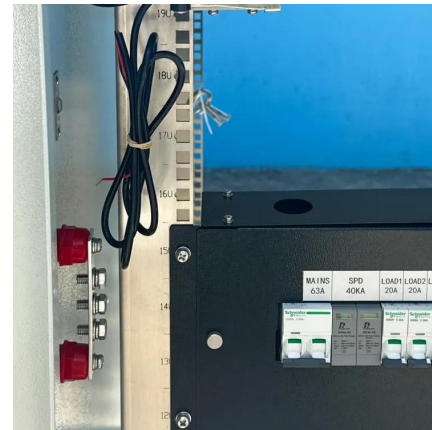

[Power Inverter for Car: What It Is and Why ...](#)

Understanding the Basics of a Car Power Inverter
A Power Inverter for cars is a compact yet powerful device that transforms your vehicle's Battery output from direct current (DC) into alternating current ...

[Learn More](#)