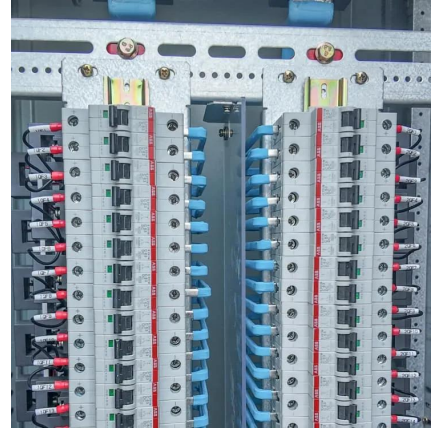

[Learn More](#)

Battery swap cabinet

Intelligent battery swap cabinet: Automated battery swapping in 5 seconds, IP55, multiple safety features, one-stop solution.

[Learn More](#)

[Home-Battery swapping cabinet_Battery swapping station ...](#)