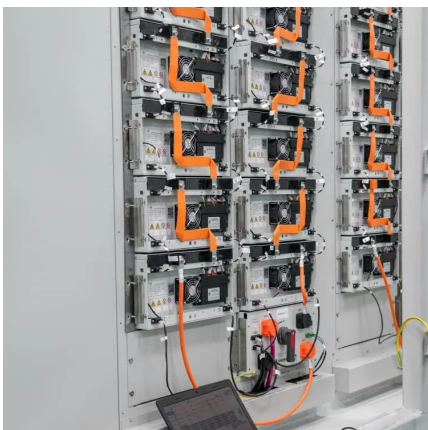

[Nova-246 Outdoor Base Station](#)

Baicells Nova-246 is a type of high performance outdoor macro base station based on LTE technology, which offers multiple models to support different TDD and FDD ...

[Learn More](#)