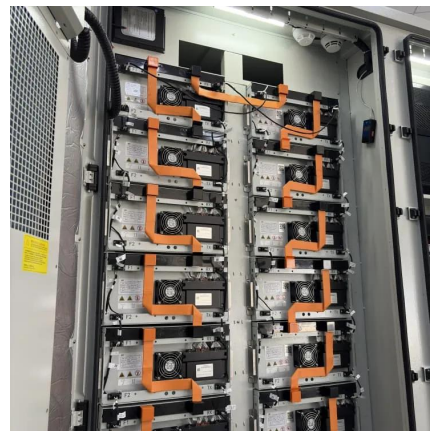

Contact Us

For catalog requests, pricing, or partnerships, please visit:
<https://fundacjawandea-imk.pl>