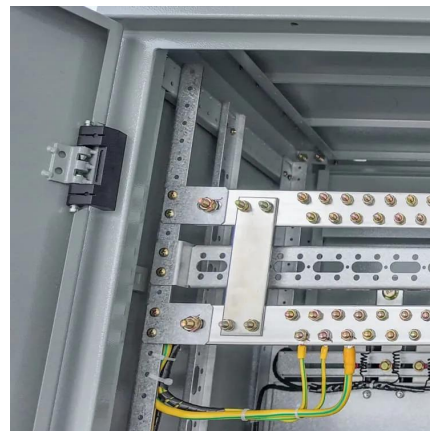

[ESTEL Outdoor Battery Cabinet Buying Guide for 2025](#)

Find tips to choose the best outdoor battery cabinet for your energy needs, focusing on size, cooling, durability, and future expansion options.

[Learn More](#)