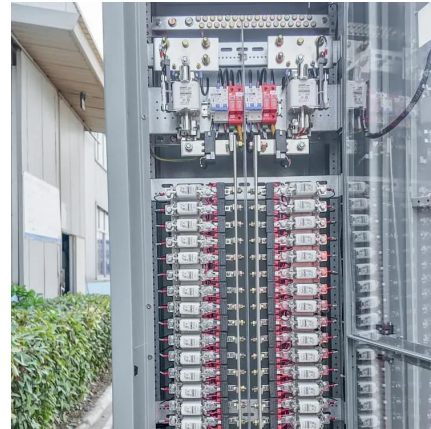

[Learn More](#)

[2600W Fast Charging Power Station Portable Outdoor ...](#)

2600W Fast Charging Power Station Portable Outdoor Camping Bidirectional Inverter Solar Generator Portable Power Station, Find Details and Price about Portable Power ...

[Learn More](#)