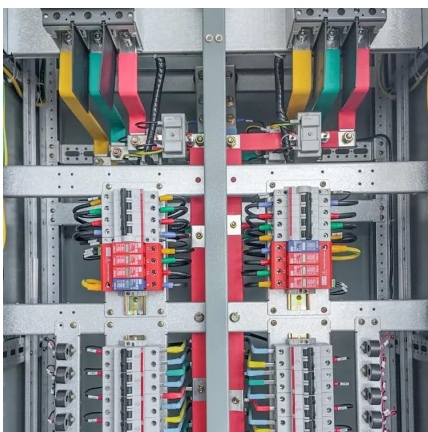

[Learn More](#)

[5G Base Station Power Supply System: NextG Power's ...](#)

Discover NextG Power's 5G micro base station power solutions! Our IP65-rated 2000W/3000W modules and 48V 20Ah/50Ah LFP batteries ensure reliable connectivity.

[Learn More](#)

[5G Base Station 48V Rectifier Outdoor Power Supply](#)

Overviews The Soetec Switch Mode Power Supply is a highly integrated outdoor 5G micro base station power supply system, it combines AC input power distribution, lightning protection, ...