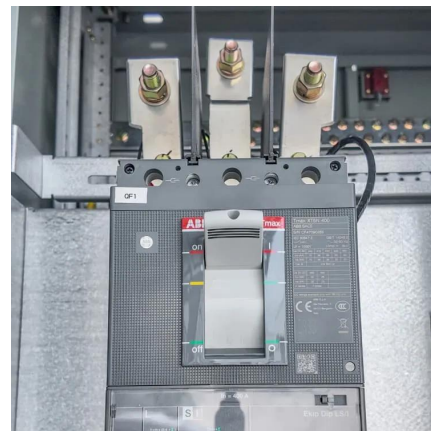

Power Supply Solution for 5G Telecom and Outdoor Wireless Applications

New 5G networks bring new challenges for powering base stations. MPS has developed a powerful, efficient new power supply solution for 5G telecom applications using several ...

[Learn More](#)