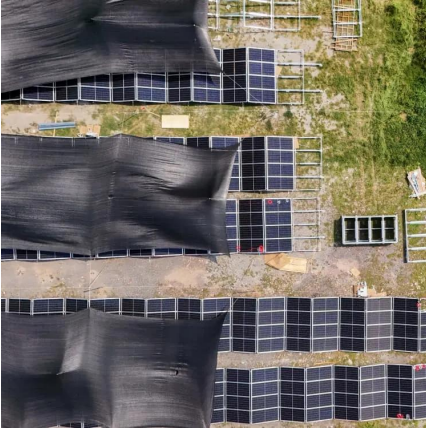

Maintenance cycle of telecommunications company base stations

Maintenance cycle of telecommunications company base stations

[Maintenance on ALL Megaservers + ESO Store & Account ...](#)

Hi all. On Wednesday, February 5 beginning at 12:00 AM EST/5:00 AM UTC, we will be bringing down all ESO megaservers and the ESO store and account system for ...