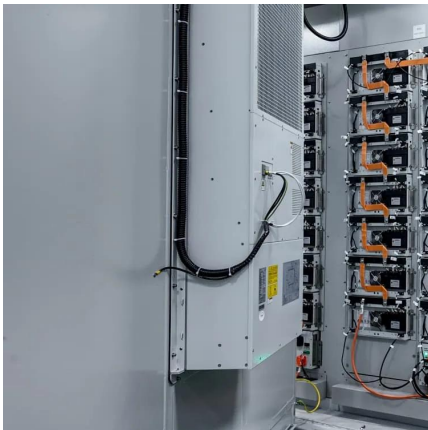

[Energy Storage Container](#)

Energy Storage Container is also called PCS container. Energy Storage Container integrated with full set of storage system inside including Fire suppression system, Module ...

[Learn More](#)