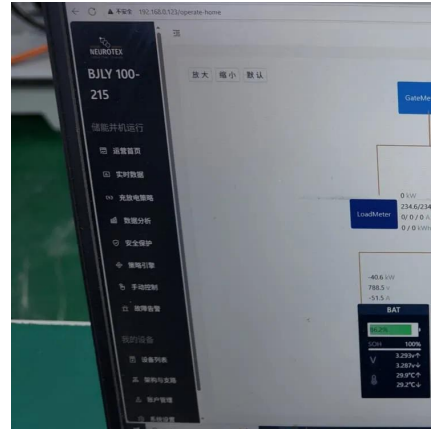

[Learn More](#)

[Learn More](#)

[Integrated base station - jielian Power ...](#)

Product introduction: Integrated base station belongs to the field of mobile network base station of communications industry. It is a revolution to the traditional base station. It combines tower body, square cabinet and ...