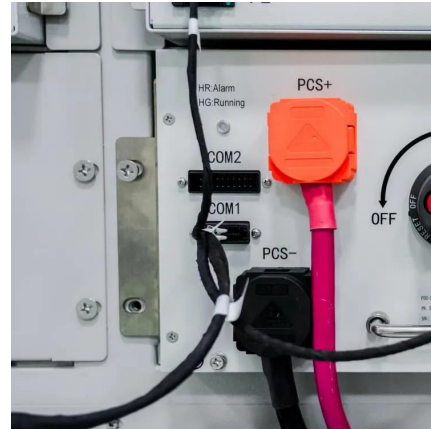

The container was built with advanced ballistic protection that is integrated into the structure in such a way that the weight of the container remains as low as possible. The Base Station Container CL-400 is equipped with ISO ...

[Learn More](#)

[Integrated 5G Base Station N78](#)

AILINK's NBS3200 is an integrated 5G base station that supports the 5G NR N78 3.3-3.6GHz frequency band. The base station features an all-in-one design that integrates both baseband ...

[Learn More](#)