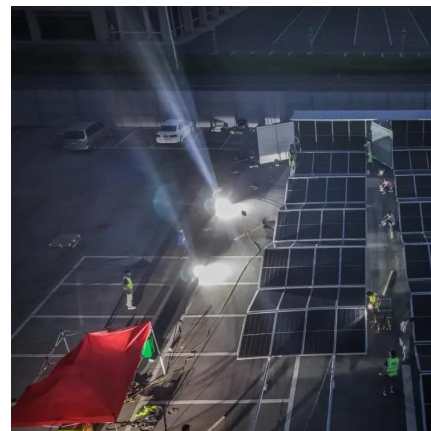

Commercial and Industrial Energy Storage Systems , Absen Energy

Absen Energy provides a range of customizable energy storage solutions tailored to meet the unique needs of commercial and industrial organizations. Our products, including lithium-ion ...

[Learn More](#)