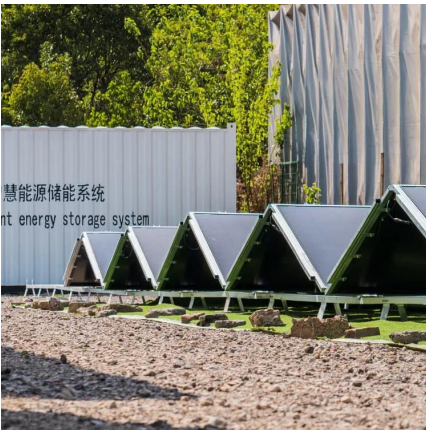

[Guide to Energy Storage Integration for C&I](#)

Energy costs are rising, grid reliability is uncertain, and sustainability goals are becoming stricter. Industrial and commercial businesses need smarter energy solutions. Battery Energy Storage ...

[Learn More](#)