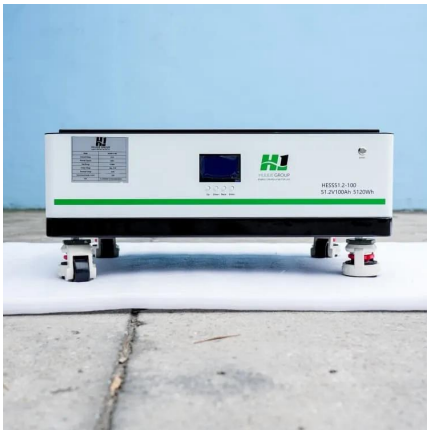

[IBM 2145UPS-1U 2145 Uninterruptible Power Supply (NEW CELLS)](#)

Product Description Description: IBM 2145 Uninterruptible Power Supply (NEW CELLS) IBM PN: 2145UPS-1U The 2145UPS-1U is a fully tested IBM 2145 Uninterruptible Power Supply (NEW ...

[Learn More](#)

[IBM UPS 7500XHV IBM UPS 10000XHV Uninterruptible ...](#)

If the uninterruptible power supply or one of its components is faulty, IBM will send you a replacement CRU for the un- interruptible power supply or the component.

[Learn More](#)

[IBM 2200VA LCD 2U USER MANUAL Pdf Download](#)

View and Download IBM 2200VA LCD 2U user manual online. LCD 2U Rack Uninterruptible Power Supply for IBM System x. 2200VA LCD 2U ups pdf manual download. Also for: 2200va.

[Learn More](#)