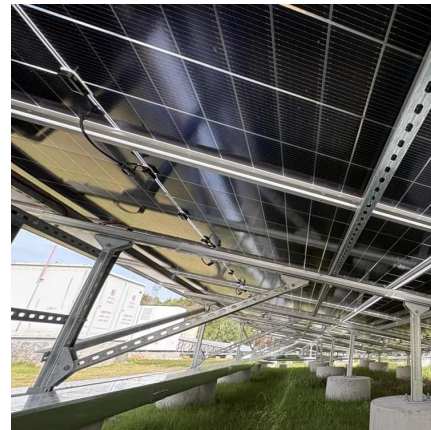

Making the invisible visible: flat glass in the Netherlands, ...

No building is conceivable without glass, whether old or new. Art historian Laura Roscam Abbing investigated the background of Dutch flat glass in the period 1850-1930 on the ...