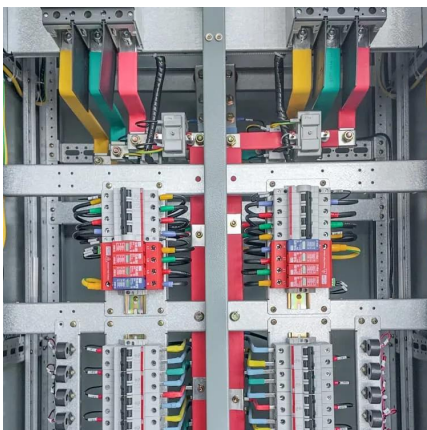

[Choosing the Best Pure Sine Wave Inverter: A...](#)