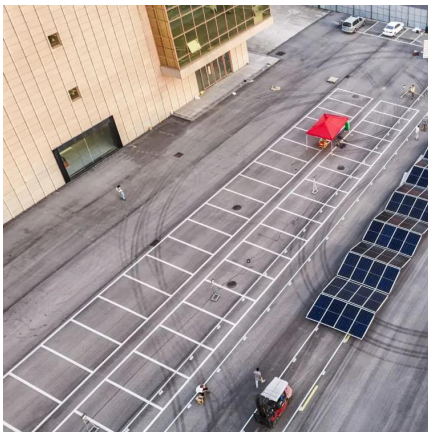

Botswana

Informations utiles avant de partir Botswana : formalités d'entrée, passeport ou carte d'identité, visa ou non, vaccins, office de tourisme.

[Learn More](#)