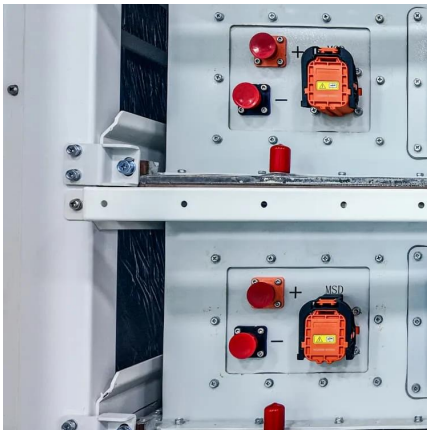

How many Power plant consultants are in Gomel Region, Belarus ...

Comprehensive Power plant consultant business data for Gomel Region, Belarus. Get detailed insights, statistics, and sample data for 3 verified businesses with complete ...

[Learn More](#)