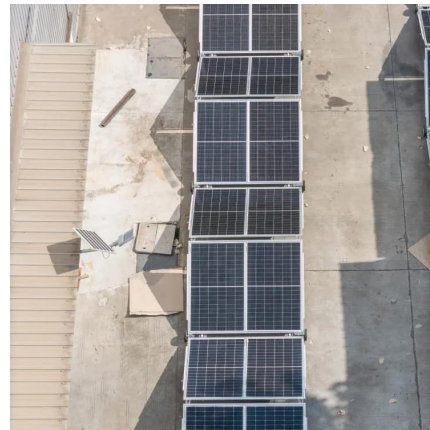

Lithium Ion Battery Storage Cabinet , Storage Cabinet Supplier

We are a supplier of high-quality Lithium Ion Battery Storage Cabinet, featuring a powder-coated steel chamber with self-closing, oil-damped doors for safe storage and controlled battery ...

[Learn More](#)

[Battery storage cabinet: how to determine its required ...](#)

Battery energy storage cabinets can be combined in parallel according to capacity requirements (for example, if each cabinet is 100kWh, 7 cabinets are needed). The charging ...