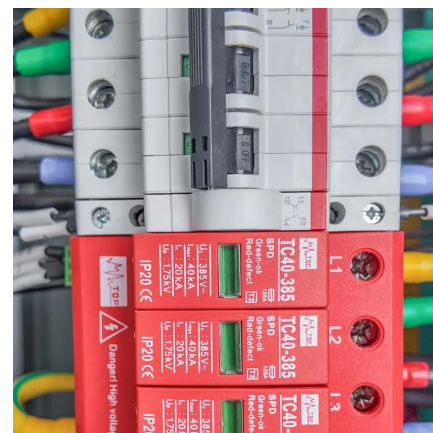

Contact Us

For catalog requests, pricing, or partnerships, please visit:
<https://fundacjawandea-imk.pl>