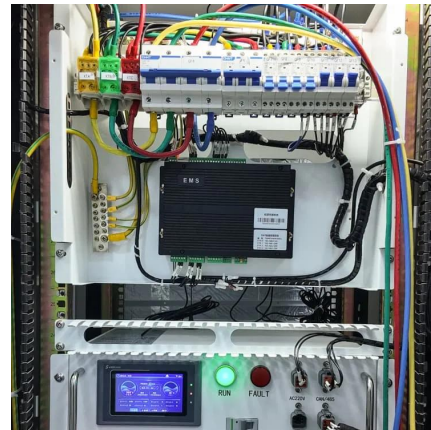

380V Power Distribution Box Electrical Boxes Panels Board ...

Applicable Industry: Distribution boxes are widely used in residential areas, commercial areas, industrial areas, transportation facilities, and public facilities, providing ...

[Learn More](#)