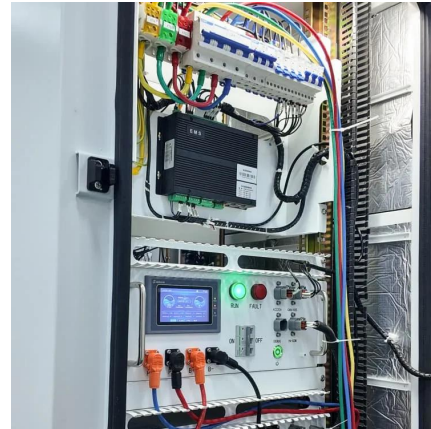

Electric Distribution Box OEM 380V AC Stainless Steel IP55 ...

Hubei Chutian Electric Co., Ltd. and Hubei Huatuo Power Engineering have collaborated on the supporting dedicated power distribution project for the second-phase wind tower of Sanyang ...

[Learn More](#)