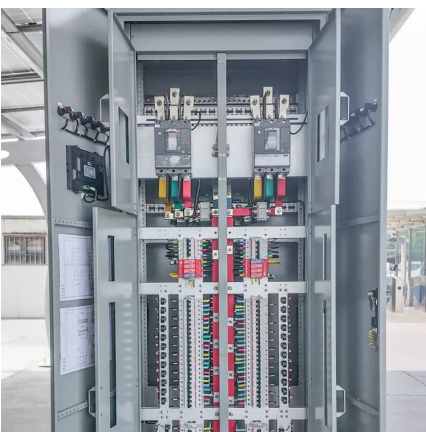

[Tower Base Station AC Distribution Box](#)

Product Overview BJ Electric according to the base station site application environment and the group company on the AC power distribution box, smart meter related norms, for the tower ...

[Learn More](#)