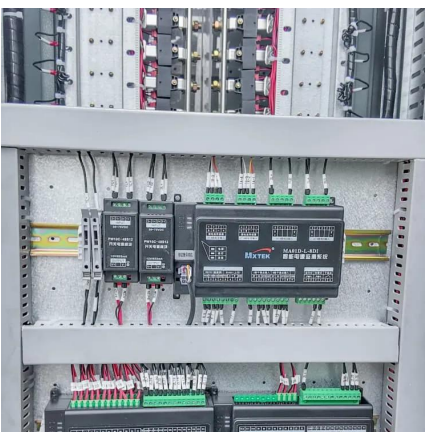

[BATT20 , battery cabinet up to 200 Ah](#)

Battery cabinet (H 1850 mm × W 800 mm × D 600 mm) featuring two flat shelves for secure battery storage up to 200 Ah. Designed for separate installation alongside MC/MDC systems.

...

[HPL Lithium-Ion Battery Energy Storage System , Vertiv(TM)](#)

Designed by data center experts for data center users, the Vertiv(TM) HPL battery cabinet brings you cutting edge lithium-ion battery technology to provide compelling savings on total cost of ...

[Learn More](#)