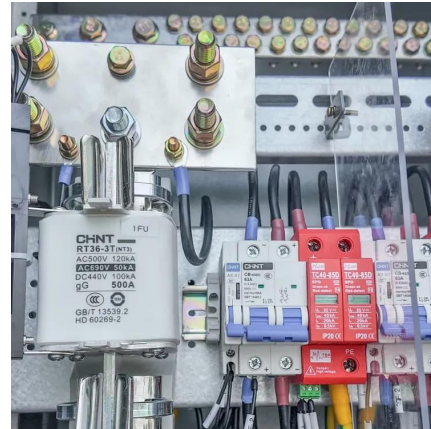

[Learn More](#)

[Energy Storage Battery Cabinet](#)

Energy storage battery cabinet HJ-SG-P type: This series of products integrates battery PACK, BMS system, high voltage box, power distribution unit, temperature control system, and fire protection system. Cabinet-type ...

[Learn More](#)