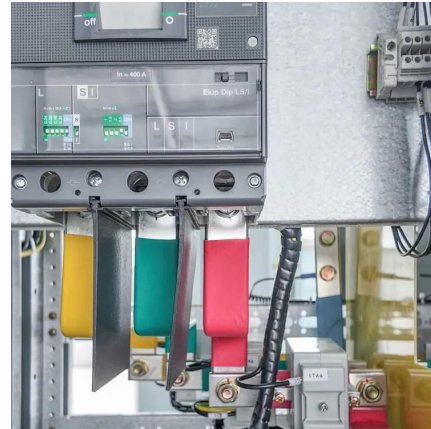

[Learn More](#)

[RUiXU 6 Slot Battery Cabinet - Curious ...](#)

Looking for a reliable, easy-to-use battery cabinet? Our Pre-Assembled 6 Slot Battery Cabinet is built to make your power storage simple and secure!

[Learn More](#)