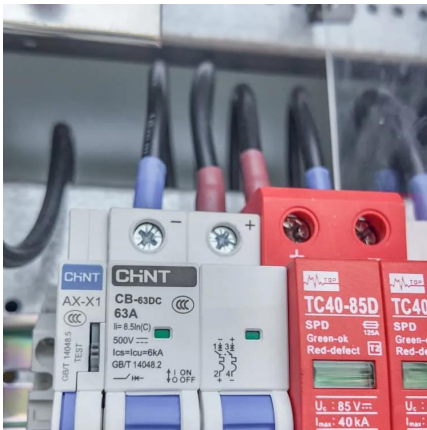

ANPL

372kWh Liquid Cooling Battery Cabinet HULK
372 Flexible capacity Optional capacity from 4~8 packs Support voltage from 665.6V~1331.2V

[Learn More](#)