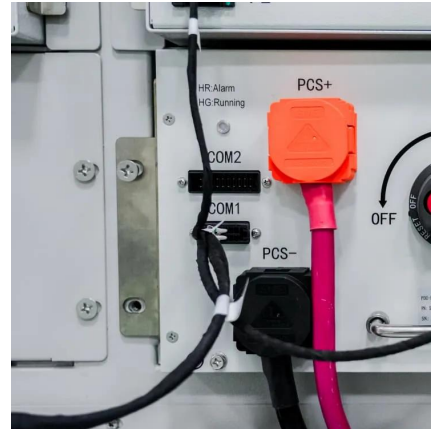

[Learn More](#)

[6000W Pure Sine Wave Inverter 12V 24V 48V 60V 72V DC to ...](#)

About this item [High efficiency conversion]: The inverter provides 12V 24V 48V 60V 72V DC to 110/120V 220V/230V AC pure sine wave technology, with high conversion efficiency (>90%), ...

[Learn More](#)