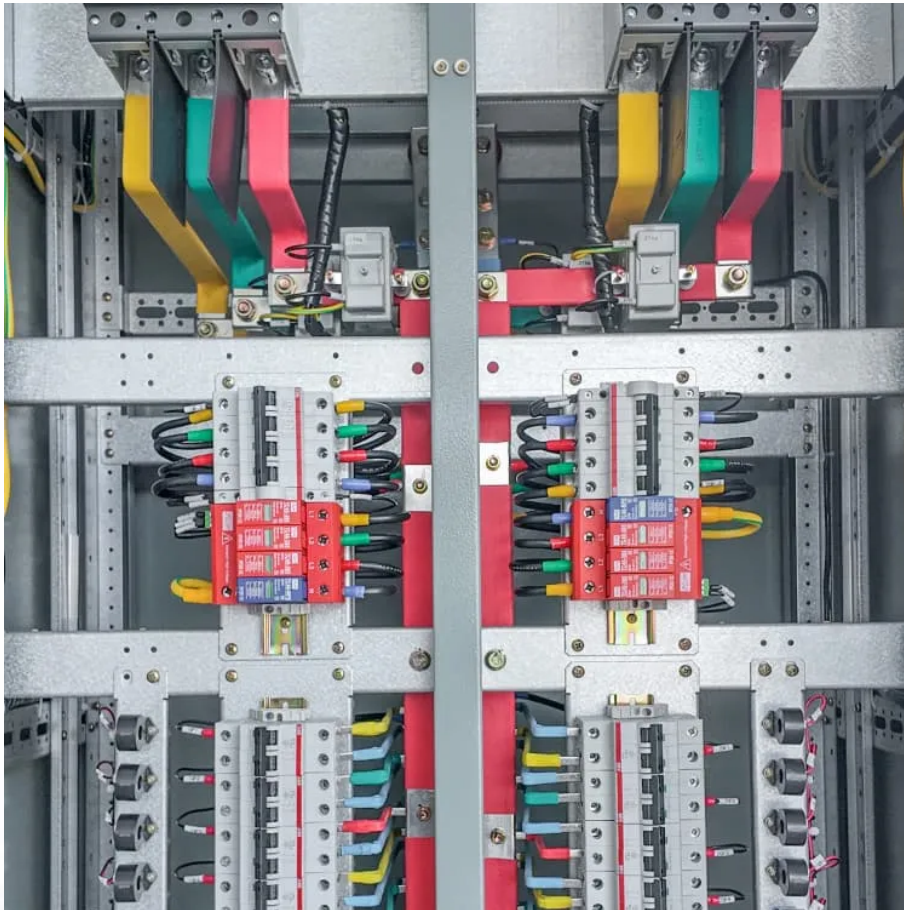

## Overview

---

What is the largest power station in Jordan?

The Aqaba Thermal Power Station is the largest power station in Jordan, with a total generation capacity of 656 MW. It consists of five steam turbines units (5 x 130 MW) and two hydraulic turbines (2 x 3 MW). The power station is fueled by natural gas and fuel oil.

### [2400W Portable Power Station](#)

pure sine wave Powerful and stable high-capacity portable power station 2400W rated output, ultra-multiple interfaces, perfect coverage of most electricity scenarios. Built-in pure sine wave inverter, low interference, low ...