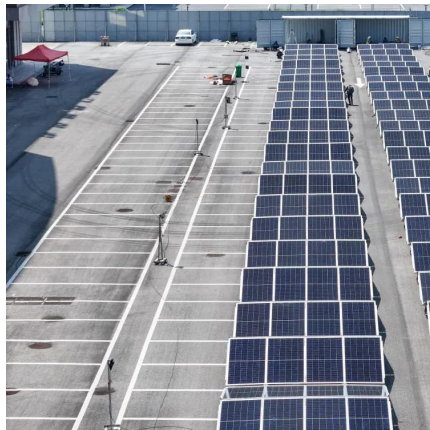

[110c 220V 65ah 100ah DC Screen Panel DC ...](#)

110c 220V 65ah 100ah DC Screen Panel DC Power Supply Screen Power DC Panel Battery Cabinet, Find Details and Price about DC Panel Battery Cabinet Battery Charger Cabinet from 110c 220V 65ah ...

[Learn More](#)

[Lithium Ion Battery Storage Cabinet LBSC ...](#)

Labtron manufactures reliable Lithium Ion Battery Storage Cabinet. The LBSC-A11 offers 5 shelves, a 40 L sump, and dual-wing doors, ideal for ...

[Learn More](#)

[Battery Cabinet System](#)

The Battery Cabinet System is an essential part of our Energy Storage Container offerings. To find trustworthy energy storage container suppliers in China, conduct thorough research on online ...

[Learn More](#)