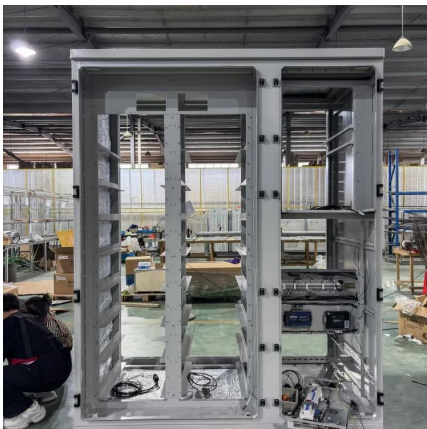

100Kw 200Kw Commercial Energy Storage Battery Energy Storage ...

100Kw 200Kw Commercial Energy Storage Battery Energy Storage System from Yichun Enten Science And Technology Co Ltd, where innovation meets sustainability. Engineered to ...