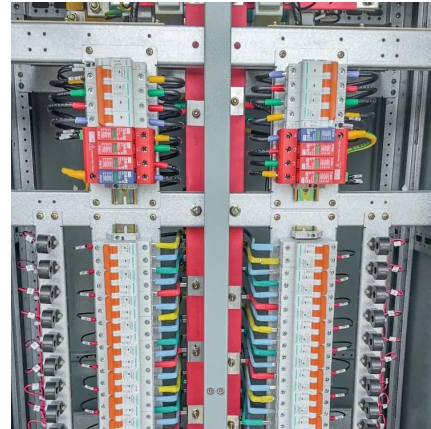

[1600W Portable Power Station Off-Grid Living Must-Have ...](#)

1600W Portable Power Station Off-Grid Living Must-Have Solar-Powered Energy Storage System with 1000Wh for Sustainable Homesteading About this item ? 3,000+ Cycle LiFePO4 Battery: ...

[Learn More](#)

[Amazon : BROWEY 1600W (3200W Peak) Portable ...](#)

Even better--it can charge devices while collecting sunlight, so you'll never run out of energy! ?1600W Output & 1024Wh Capacity?:With a 1600W (3200W peak) pure sine wave output and ...

[Learn More](#)

[Tomac 1600W Portable Solar Energy Charging System Power ...](#)

Tomac 1600W Portable Solar Energy Charging System Power Station Generator Bank, Find Details and Price about Portable Power Station Solar Generators from Tomac ...

[Learn More](#)