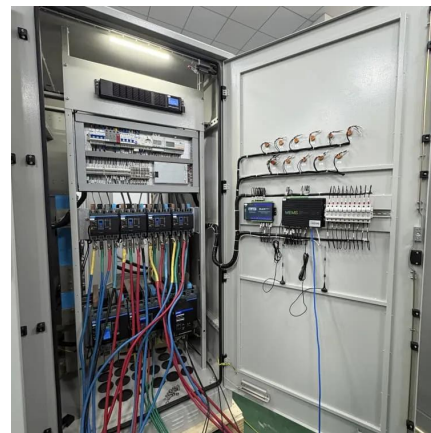

[Portable 1600W Solar Generator Power Station 1024Wh ...](#)

It focuses on outdoor energy storage (high-capacity solar power banks) and intelligent digital accessories, complementing the parent company's product matrix. We provide OEM/ODM ...

[Learn More](#)