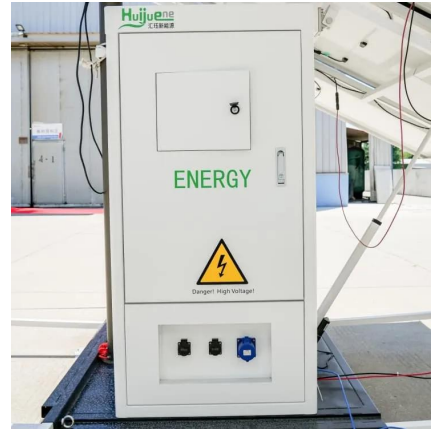

[Learn More](#)

Sol-Ark 15K-2P-N 15kW Hybrid Inverter , Solar Electric Supply

Sol-Ark Limitless 15K-LV Residential Hybrid Inverter Introducing the Sol-Ark 15K-2P-N Residential Hybrid Inverter, a powerful and versatile solution for your solar energy needs. This inverter is ...

[Learn More](#)