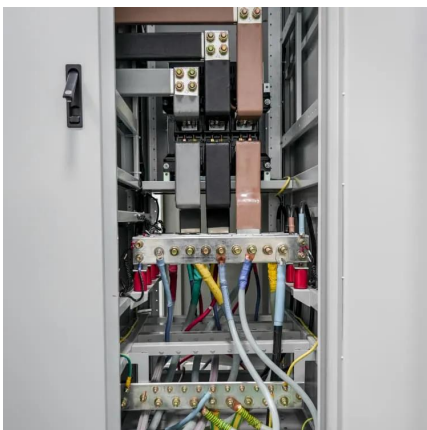

[15000 Watt DC Solar Inverters](#)

These inverters can handle a range of power sources from 15,000 watts to 19,999 watts. Compare these 15kW solar inverters from Fronius, SMA, SolarEdge, Schneider Electric, Xantrex, PV Powered, Power One, ...

[Learn More](#)