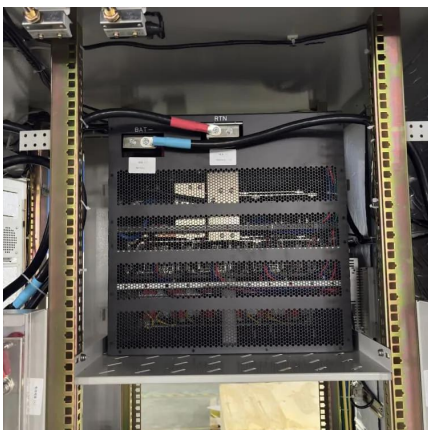

[Redodo 2000W Pure Sine Wave Inverter , 12V ...](#)

Redodo 2000W pure sine wave inverter provides reliable power by converting 12V DC to 110V-120V AC with 90% efficiency. Real-time LCD monitoring, and complete safety features.

[Learn More](#)