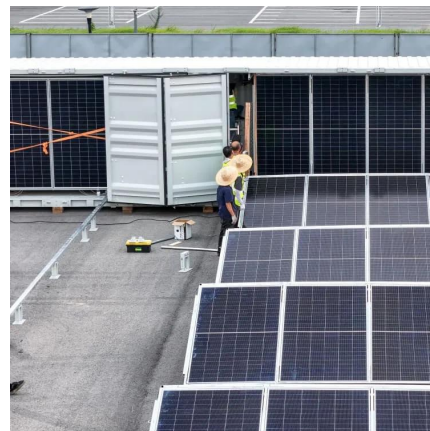

[Redodo 2000W Pure Sine Wave Inverter , 12V ...](#)

Redodo 2000W pure sine wave inverter provides reliable power by converting 12V DC to 110V-120V AC with 90% efficiency. Real-time LCD monitoring, and complete safety features.

[Learn More](#)