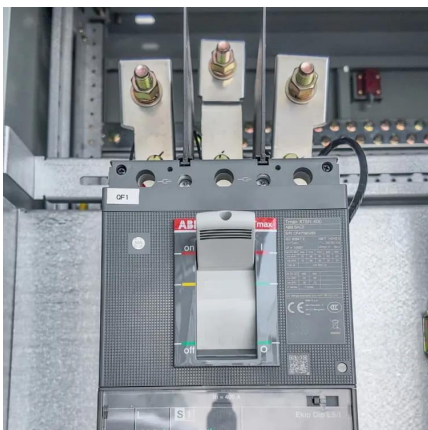

[220V1.5KW 2.2KW 4KWSingle Phase input and 3 Phase ...](#)

Output Frequency 0-400HZ Model Number 0.75kw/1.5kw/2.2kw 220v inverter Output Power 1 - 200KW

[Learn More](#)

Voltage Adjustable Inverter Factory, Custom Voltage Adjustable Inverter

Looking for voltage adjustable inverter factory direct sale? You can buy factory price voltage adjustable inverter from a great list of reliable China voltage adjustable inverter manufacturers, ...

[Learn More](#)

Variable Frequency Inverter for Motor Speed Control 220V/380V 0...

Find Similar Products By Category Supplier Homepage Products VFD Others VFD Variable Frequency Inverter for Motor Speed Control 220V/380V 0.75/1.5/2.2kw Adjustable ...

[Learn More](#)

[Amazon : Huayong Frequency Inverter 220V1.5KW ...](#)

Huayong Frequency Inverter 220V1.5KW 2.2KW 4KWSingle Phase Input and 3 Phase Output Frequency Converter/Adjustable Speed Drive/Frequency Inverter/VFD (Color:220V 0.75KW)

[Learn More](#)