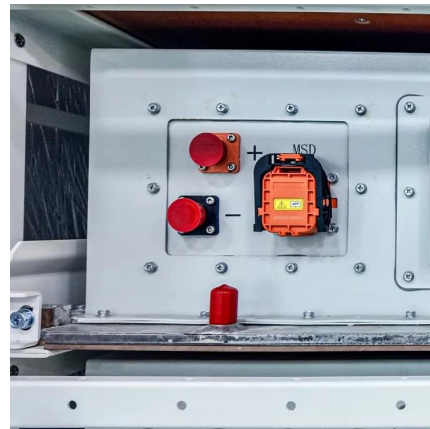

Adjustable Speed 0.75kW to 2.2kW Solar VFD Pump Inverter ...

Adjustable Speed 0.75kW to 2.2kW Solar VFD Pump Inverter Single Phase 220V Variable Frequency Drive for Solar Energy Systems

[Learn More](#)